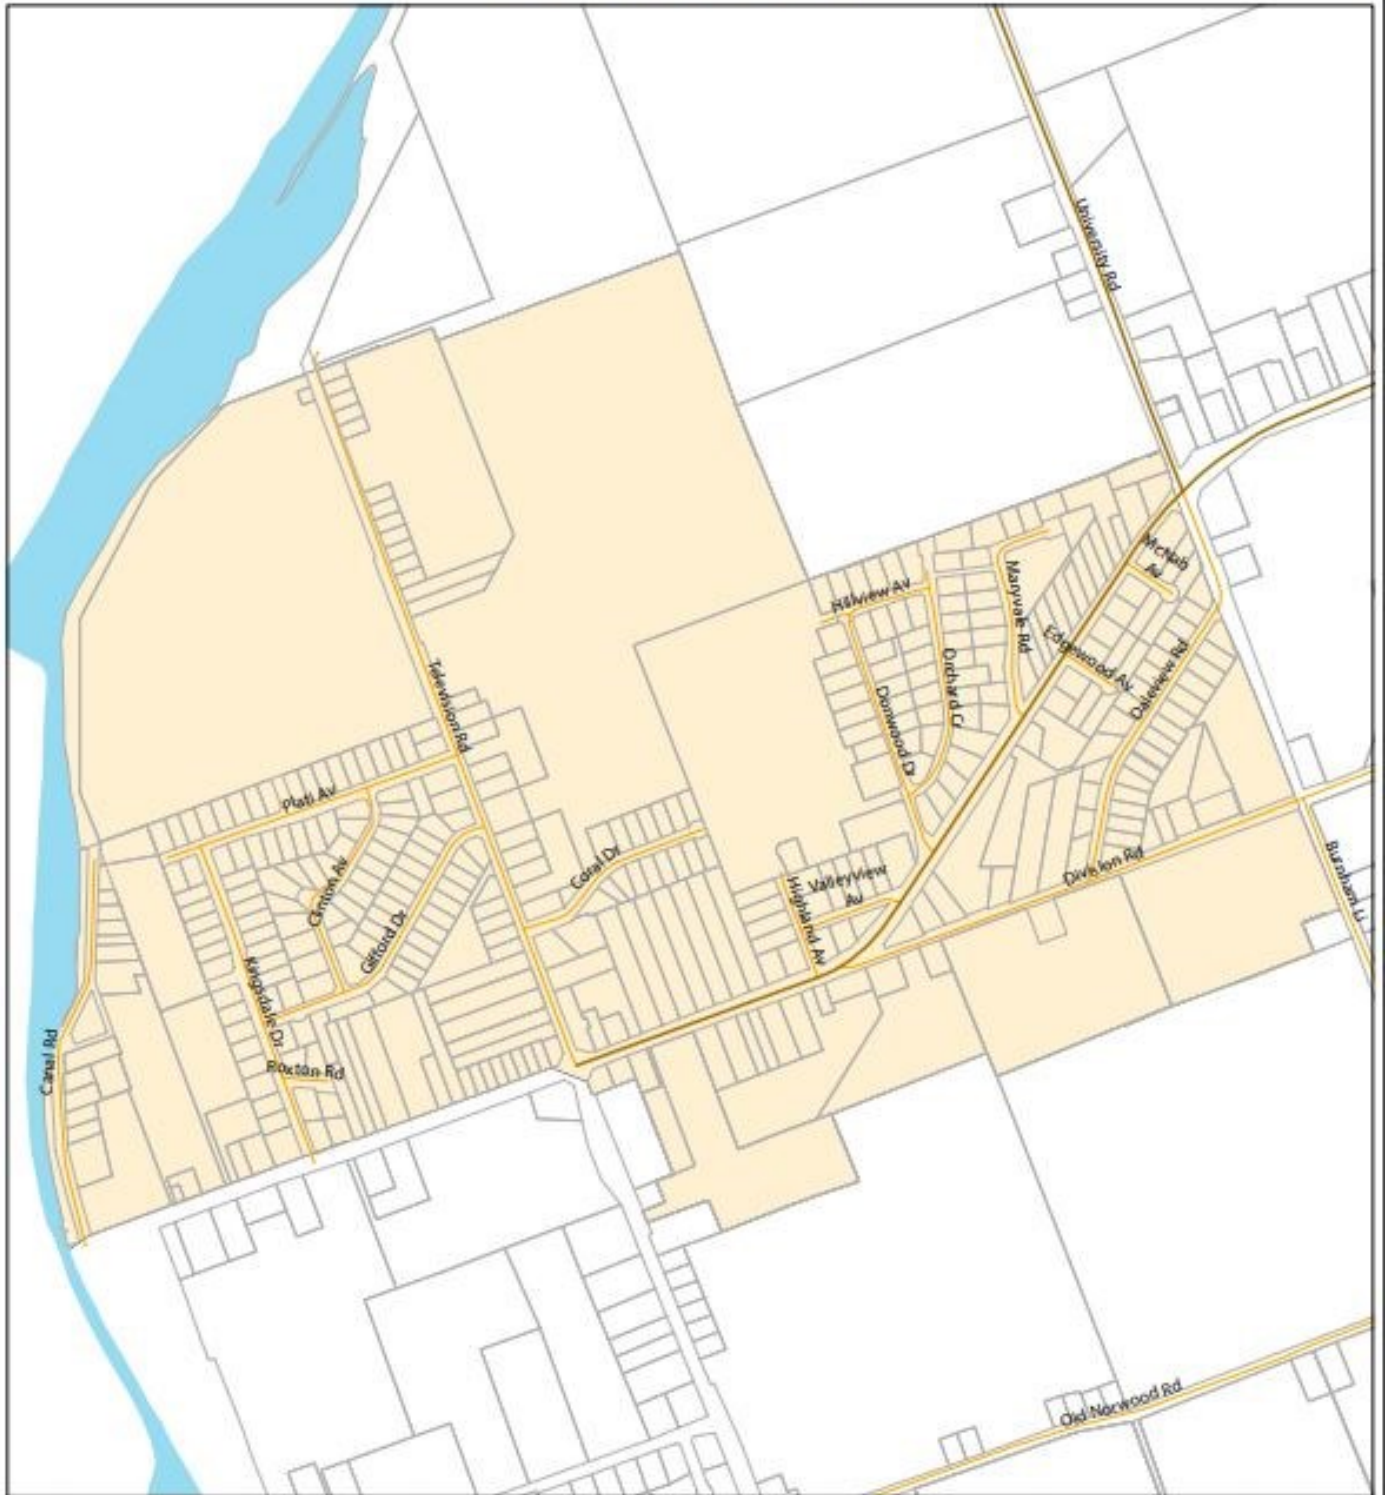

**APRIL
COLLECTION
CANCELLED**

COLLECTION CANCELLED THIS WEEK!

2018 MAY						
SUNDAY	MONDAY	TUESDAY	WEDNESDAY	THURSDAY	FRIDAY	SATURDAY
		1	2	3	4	5
6	7	8	9	10	11	12
13	14	15	16	17	18	19
20	21	22	23	24	25	26
27	28	29	30	31		

Collection may occur any day this week.

Collection may occur any day this week.

Donwood

- Kings** (Red line)
- County** (Yellow line)
- Township** (Orange line)
- Private** (Grey line)
- Leaf and Yard** (Orange shaded area)