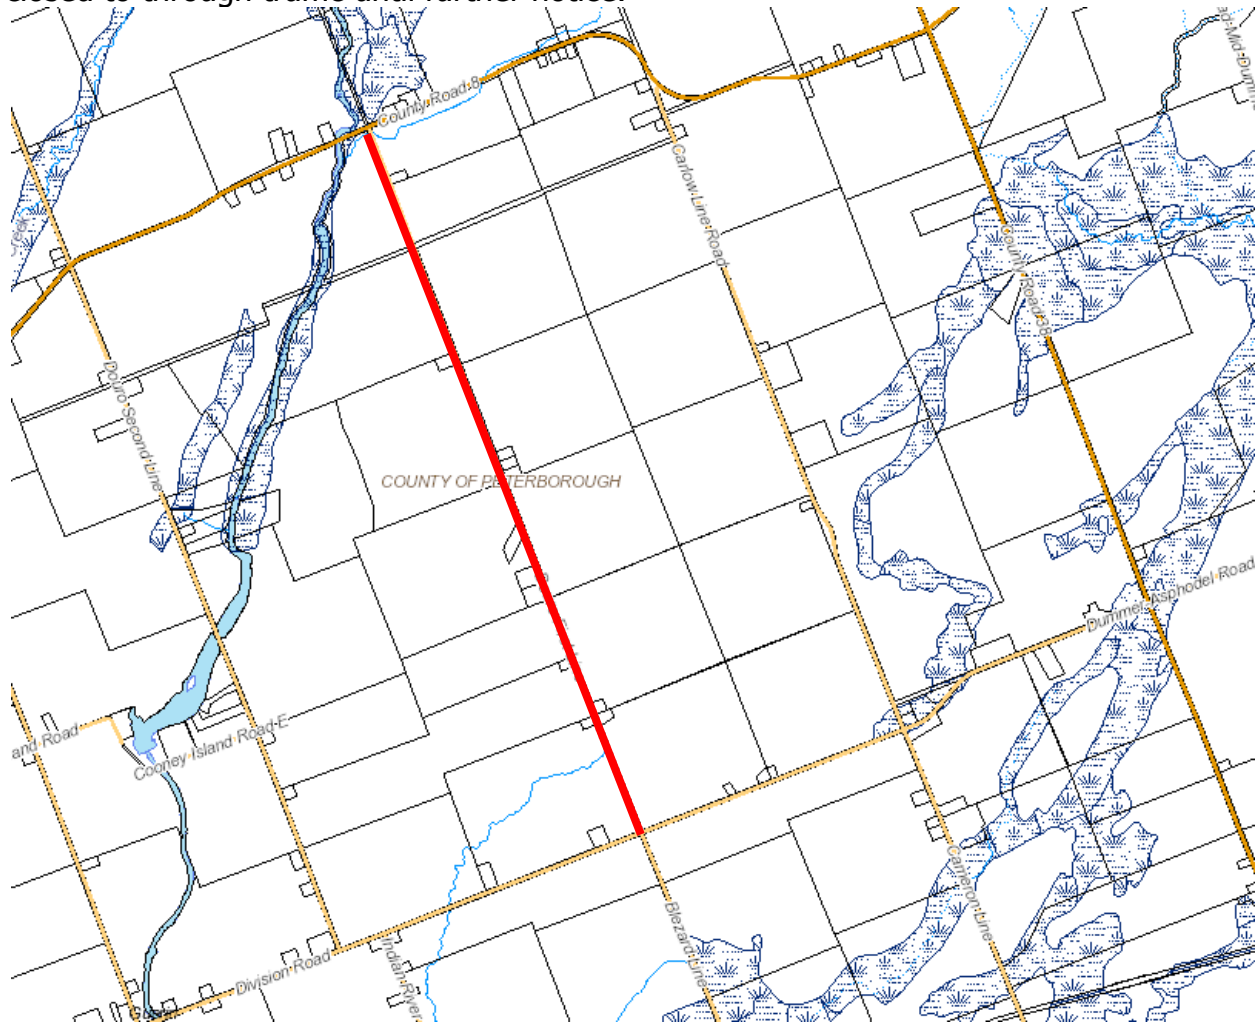

**Road Closure**  
**Douro First Line from County Road 8 to Division Road**  
[www.dourodummer.on.ca](http://www.dourodummer.on.ca)

Please be advised that the **Douro First Line** between County Road 8 and Division Road will be closed to through traffic until further notice.

Local traffic with 911 numbers ranging from 479 to 212 are to enter onto the Douro First Line from County Road 8 and local traffic with 911 numbers ranging from 49 to 160 are to enter on the Douro First Line from Division Road. Emergency services will be provided exact details of this closure, to ensure there will be no detrimental effects on their services.

Sorry for this inconvenience, but this closure is necessary until water recedes and Public Works is able to repair the culvert. If you have any questions or concerns about this, please contact the Public Works Department at 705-652-8402.